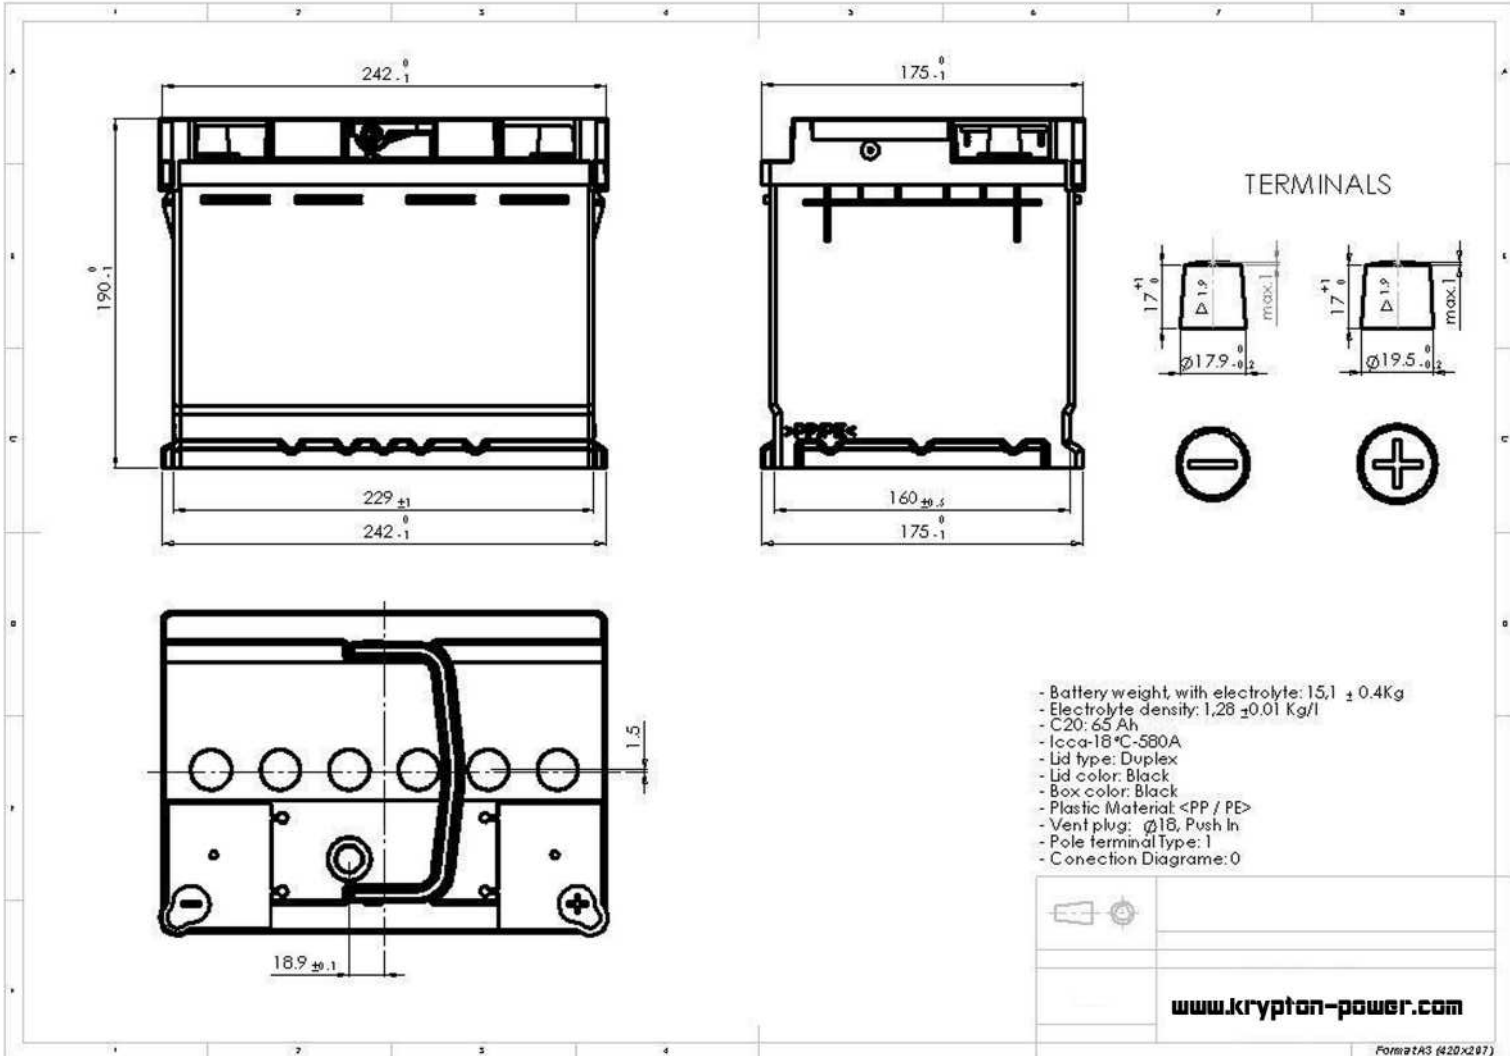

HI CURRENT POWER BATTERY - HYBRID TECHNOLOGY
ENGINEERED FOR HIGH PERFORMANCE CAR AUDIO SYSTEMS

KH - 70