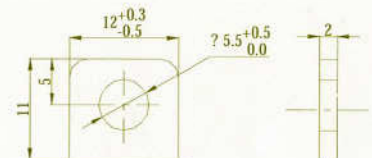

KA - 20

Terminal (in mm)

BATTERY SPECIFICATION		
Nominal Voltage	12 Volts	
20 HR Capacity	18 Ah	
Sulfuric Acid Specific Gravity 20 °C	1.320 ± 0.01	
Weight With Acid	6.1 Kgs	
Cold High Rate Discharge	Temperature	-10 ± 1°C
	Discharge Current	150 AFS
	5 Sec. Volt	9.5 Volts
	Time To 6 Volts	2.0 Min