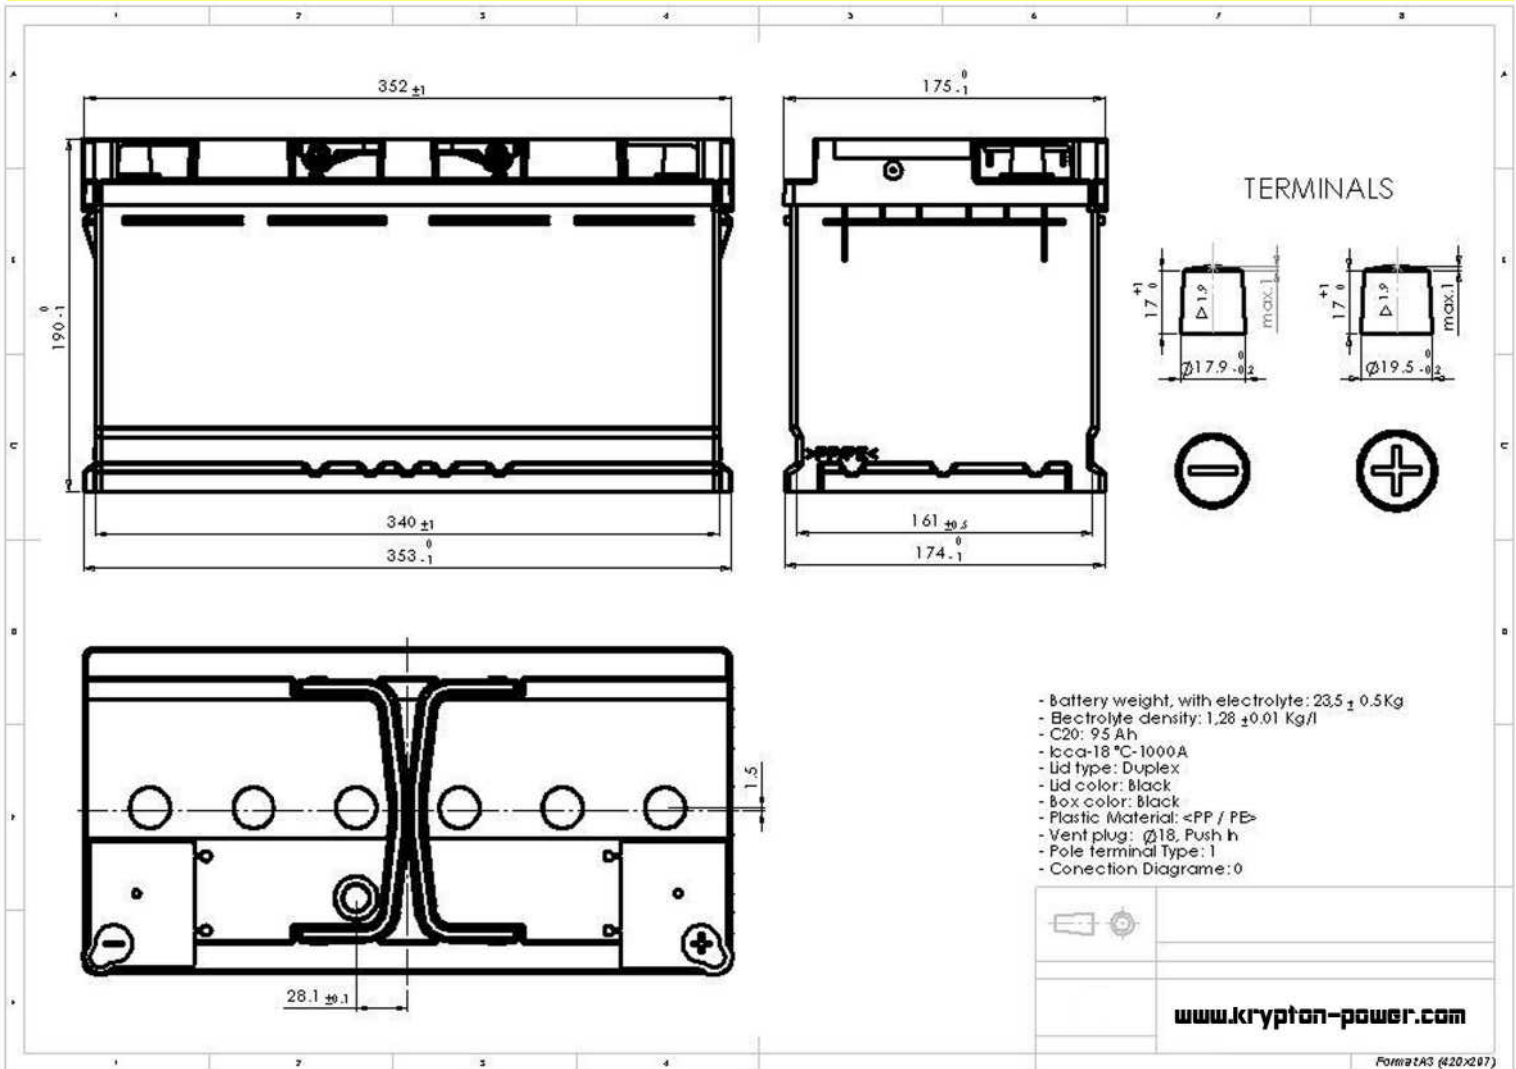

HI CURRENT POWER BATTERY - HYBRID TECHNOLOGY
ENGINEERED FOR HIGH PERFORMANCE CAR AUDIO SYSTEMS

KH - 100