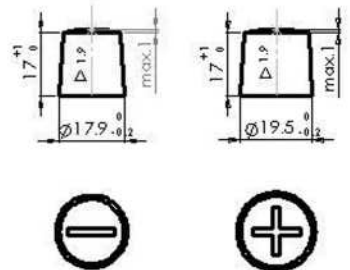

- Battery weight, with electrolyte: 23.5 ± 0.5Kg
- Electrolyte density: 1.28 ±0.01 Kg/l
- C20: 9.5 Ah
- Icca-18 °C-1000A
- Lid type: Duplex
- Lid color: Black
- Box color: Black
- Plastic Material: <PP / PE>
- Vent plug: Ø18, Push in
- Pole terminal Type: 1
- Connection Diagram: 0

www.krypton-power.com

HI CURRENT POWER BATTERY - HYBRID TECHNOLOGY
ENGINEERED FOR HIGH PERFORMANCE CAR AUDIO SYSTEMS

KH - 56

TERMINALS

- Battery weight, with electrolyte: 12,8 ± 0.3Kg
- Electrolyte density: 1,28 ± 0.01 Kg/l
- C20: 55 Ah
- Icc@18°C: 480A
- Lid type: Duplex
- Lid color: Black
- Box color: Black
- Plastic Material <PP / PE>
- Vent plug: Ø18, Push In
- Pole terminal Type: 1
- Connection Diagram: 0

KA - 20

Terminal (in mm)

BATTERY SPECIFICATION		
Nominal Voltage	12 Volts	
20 HR Capacity	18 Ah	
Sulfuric Acid Specific Gravity 20 °C	1.320 ± 0.01	
Weight With Acid	6.1 Kgs	
Cold High Rate Discharge	Temperature	-10 ± 1°C
	Discharge Current	150 AFS
	5 Sec. Volt	9.5 Volts
	Time To 6 Volts	2.0 Min