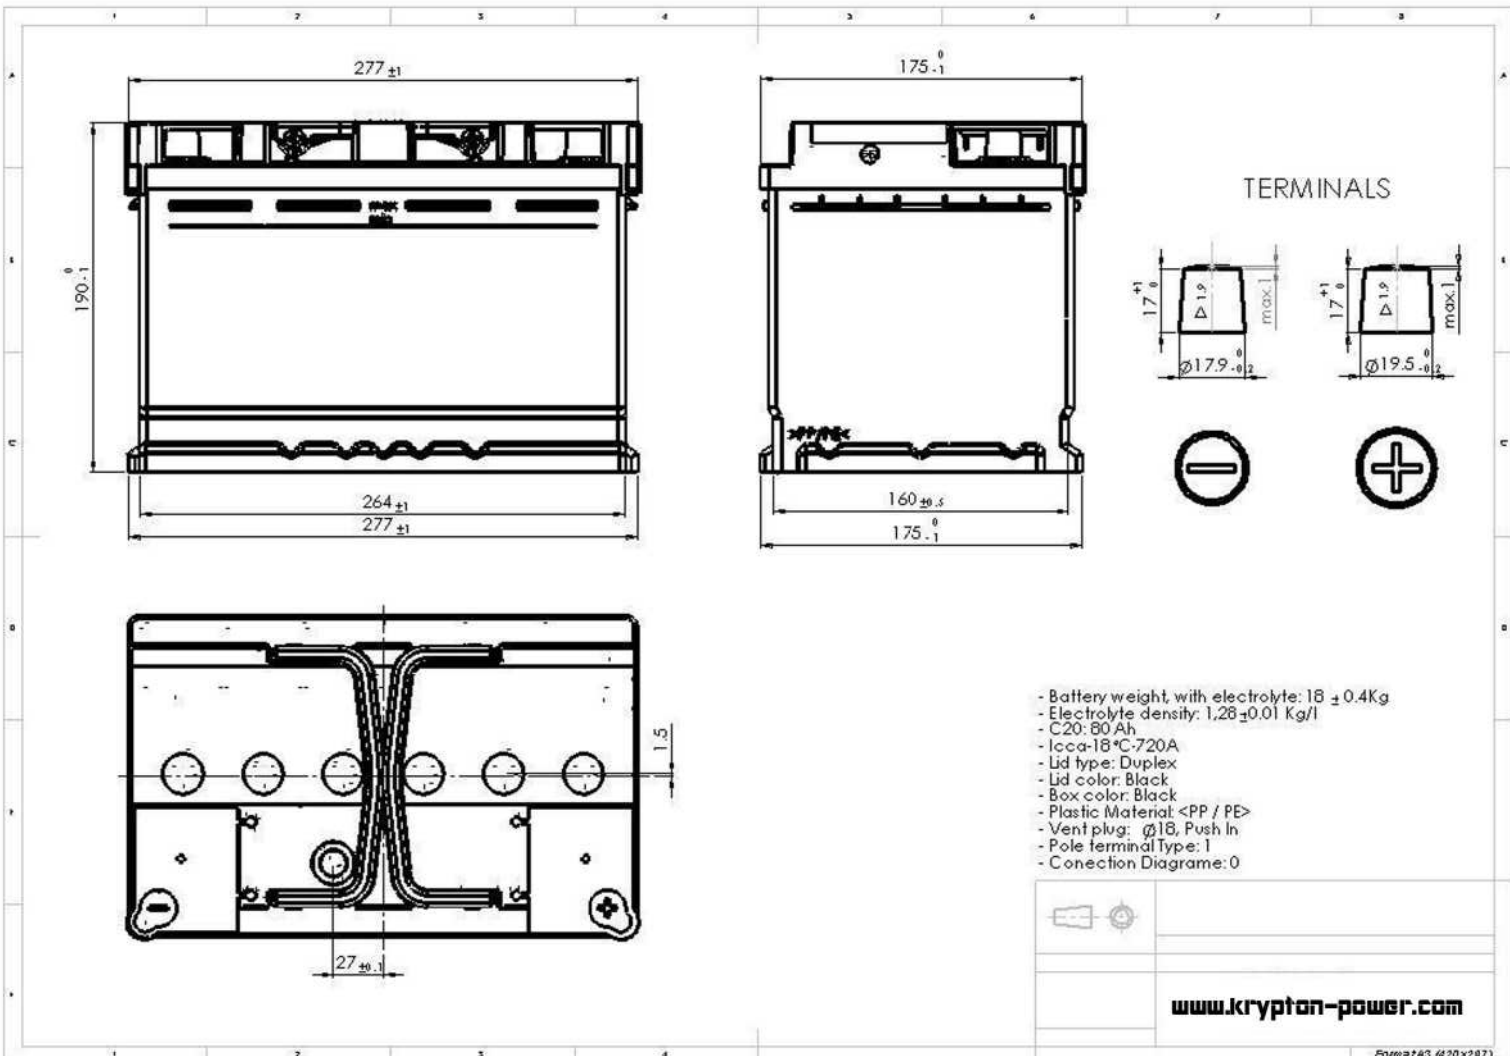

HI CURRENT POWER BATTERY - HYBRID TECHNOLOGY
ENGINEERED FOR HIGH PERFORMANCE CAR AUDIO SYSTEMS

KH - 86