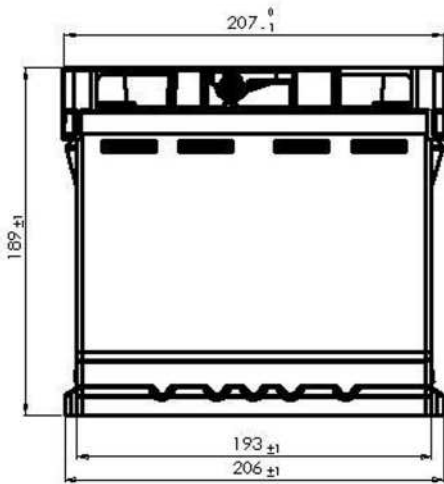

- Battery weight, with electrolyte: 23.5 ± 0.5Kg
- Electrolyte density: 1.28 ±0.01 Kg/l
- C20: 9.5 Ah
- Icca-18 °C-1000A
- Lid type: Duplex
- Lid color: Black
- Box color: Black
- Plastic Material: <PP / PE>
- Vent plug: Ø18, Push in
- Pole terminal Type: 1
- Connection Diagram: 0

www.krypton-power.com

HI CURRENT POWER BATTERY - HYBRID TECHNOLOGY
ENGINEERED FOR HIGH PERFORMANCE CAR AUDIO SYSTEMS

KH - 56

TERMINALS

- Battery weight, with electrolyte: 12,8 ± 0.3Kg
- Electrolyte density: 1,28 ± 0.01 Kg/l
- C20: 55 Ah
- Icc@18°C: 480A
- Lid type: Duplex
- Lid color: Black
- Box color: Black
- Plastic Material <PP / PE>
- Vent plug: Ø18, Push In
- Pole terminal Type: 1
- Connection Diagram: 0