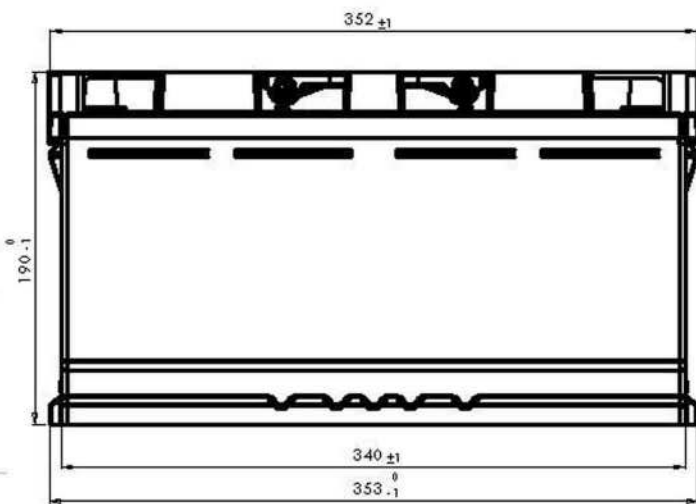

HI CURRENT POWER BATTERY - HYBRID TECHNOLOGY
ENGINEERED FOR HIGH PERFORMANCE CAR AUDIO SYSTEMS

KB - 100

TERMINALS

- Battery weight, with electrolyte: 23.5 ± 0.5Kg
- Electrolyte density: 1.28 ±0.01 Kg/l
- C20: 9.5 Ah
- Icca-18 °C-1000A
- Lid type: Duplex
- Lid color: Black
- Box color: Black
- Plastic Material: <PP / PE>
- Vent plug: Ø18, Push in
- Pole terminal Type: 1
- Connection Diagram: 0

www.krypton-power.com