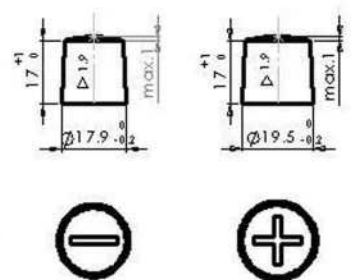

- Battery weight, with electrolyte: 23.5 ± 0.5Kg
- Electrolyte density: 1.28 ±0.01 Kg/l
- C20: 9.5 Ah
- Icca-18 °C-1000A
- Lid type: Duplex
- Lid color: Black
- Box color: Black
- Plastic Material: <PP / PE>
- Vent plug: Ø18, Push in
- Pole terminal Type: 1
- Connection Diagram: 0

KA - 20

Terminal (in mm)

BATTERY SPECIFICATION		
Nominal Voltage	12 Volts	
20 HR Capacity	18 Ah	
Sulfuric Acid Specific Gravity 20 °C	1.320 ± 0.01	
Weight With Acid	6.1 Kgs	
Cold High Rate Discharge	Temperature	-10 ± 1°C
	Discharge Current	150 AFS
	5 Sec. Volt	9.5 Volts
	Time To 6 Volts	2.0 Min