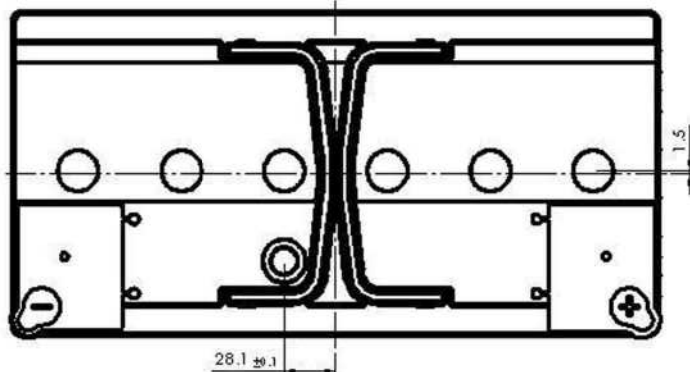

- Battery weight, with electrolyte: 23.5 ± 0.5Kg
- Electrolyte density: 1.28 ±0.01 Kg/l
- C20: 9.5 Ah
- Icca-18 °C-1000A
- Lid type: Duplex
- Lid color: Black
- Box color: Black
- Plastic Material: <PP / PE>
- Vent plug: Ø18, Push in
- Pole terminal Type: 1
- Connection Diagram: 0

www.krypton-power.com

HI CURRENT POWER BATTERY - HYBRID TECHNOLOGY
ENGINEERED FOR HIGH PERFORMANCE CAR AUDIO SYSTEMS

KH - 56

TERMINALS

- Battery weight, with electrolyte: 12,8 ± 0.3Kg
- Electrolyte density: 1,28 ± 0.01 Kg/l
- C20: 55 Ah
- Icc@18°C: 480A
- Lid type: Duplex
- Lid color: Black
- Box color: Black
- Plastic Material <PP / PE>
- Vent plug: Ø18, Push In
- Pole terminal Type: 1
- Connection Diagram: 0

KA - 20

Terminal (in mm)

BATTERY SPECIFICATION		
Nominal Voltage	12 Volts	
20 HR Capacity	18 Ah	
Sulfuric Acid Specific Gravity 20 °C	1.320 ± 0.01	
Weight With Acid	6.1 Kgs	
Cold High Rate Discharge	Temperature	-10 ± 1°C
	Discharge Current	150 AFS
	5 Sec. Volt	9.5 Volts
	Time To 6 Volts	2.0 Min