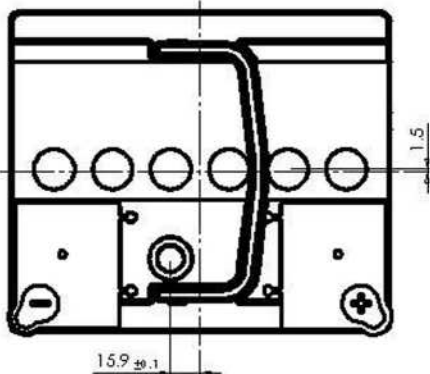

- Battery weight, with electrolyte: 23.5 ± 0.5Kg
- Electrolyte density: 1.28 ±0.01 Kg/l
- C20: 9.5 Ah
- Icca-18 °C-1000A
- Lid type: Duplex
- Lid color: Black
- Box color: Black
- Plastic Material: <PP / PE>
- Vent plug: Ø18, Push in
- Pole terminal Type: 1
- Connection Diagram: 0

www.krypton-power.com

HI CURRENT POWER BATTERY - HYBRID TECHNOLOGY
ENGINEERED FOR HIGH PERFORMANCE CAR AUDIO SYSTEMS

KH - 56

TERMINALS

- Battery weight, with electrolyte: 12,8 ± 0.3Kg
- Electrolyte density: 1,28 ± 0.01 Kg/l
- C20: 55 Ah
- Icc@18°C: 480A
- Lid type: Duplex
- Lid color: Black
- Box color: Black
- Plastic Material <PP / PE>
- Vent plug: Ø18, Push In
- Pole terminal Type: 1
- Connection Diagram: 0

KA - 20

Terminal (in mm)

BATTERY SPECIFICATION		
Nominal Voltage	12 Volts	
20 HR Capacity	18 Ah	
Sulfuric Acid Specific Gravity 20 °C	1.320 ± 0.01	
Weight With Acid	6.1 Kgs	
Cold High Rate Discharge	Temperature	-10 ± 1°C
	Discharge Current	150 AFS
	5 Sec. Volt	9.5 Volts
	Time To 6 Volts	2.0 Min