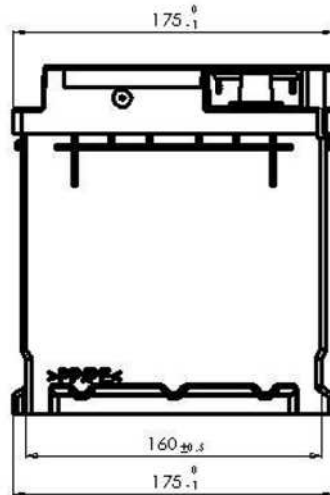

- Battery weight, with electrolyte: 23.5 ± 0.5Kg
- Electrolyte density: 1.28 ±0.01 Kg/l
- C20: 9.5 Ah
- Icca-18 °C-1000A
- Lid type: Duplex
- Lid color: Black
- Box color: Black
- Plastic Material: <PP / PE>
- Vent plug: Ø18, Push in
- Pole terminal Type: 1
- Connection Diagram: 0

www.krypton-power.com

HI CURRENT POWER BATTERY - HYBRID TECHNOLOGY
ENGINEERED FOR HIGH PERFORMANCE CAR AUDIO SYSTEMS

KH - 56

TERMINALS

- Battery weight, with electrolyte: 12,8 ± 0.3Kg
- Electrolyte density: 1,28 ± 0.01 Kg/l
- C20: 55 Ah
- Icc@18°C: 480A
- Lid type: Duplex
- Lid color: Black
- Box color: Black
- Plastic Material <PP / PE>
- Vent plug: Ø18, Push In
- Pole terminal Type: 1
- Connection Diagram: 0