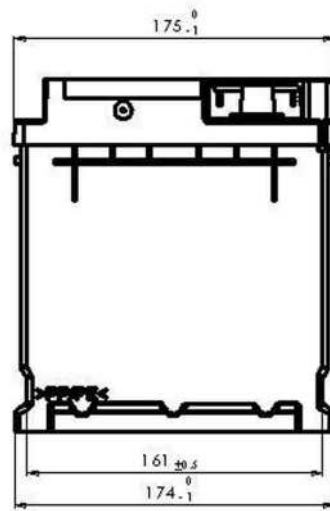

HI CURRENT POWER BATTERY - HYBRID TECHNOLOGY
ENGINEERED FOR HIGH PERFORMANCE CAR AUDIO SYSTEMS

KB - 100

TERMINALS

- Battery weight, with electrolyte: 23.5 ± 0.5Kg
- Electrolyte density: 1.28 ±0.01 Kg/l
- C20: 9.5 Ah
- Icca-18 °C-1000A
- Lid type: Duplex
- Lid color: Black
- Box color: Black
- Plastic Material: <PP / PE>
- Vent plug: Ø18, Push in
- Pole terminal Type: 1
- Connection Diagram: 0

www.krypton-power.com